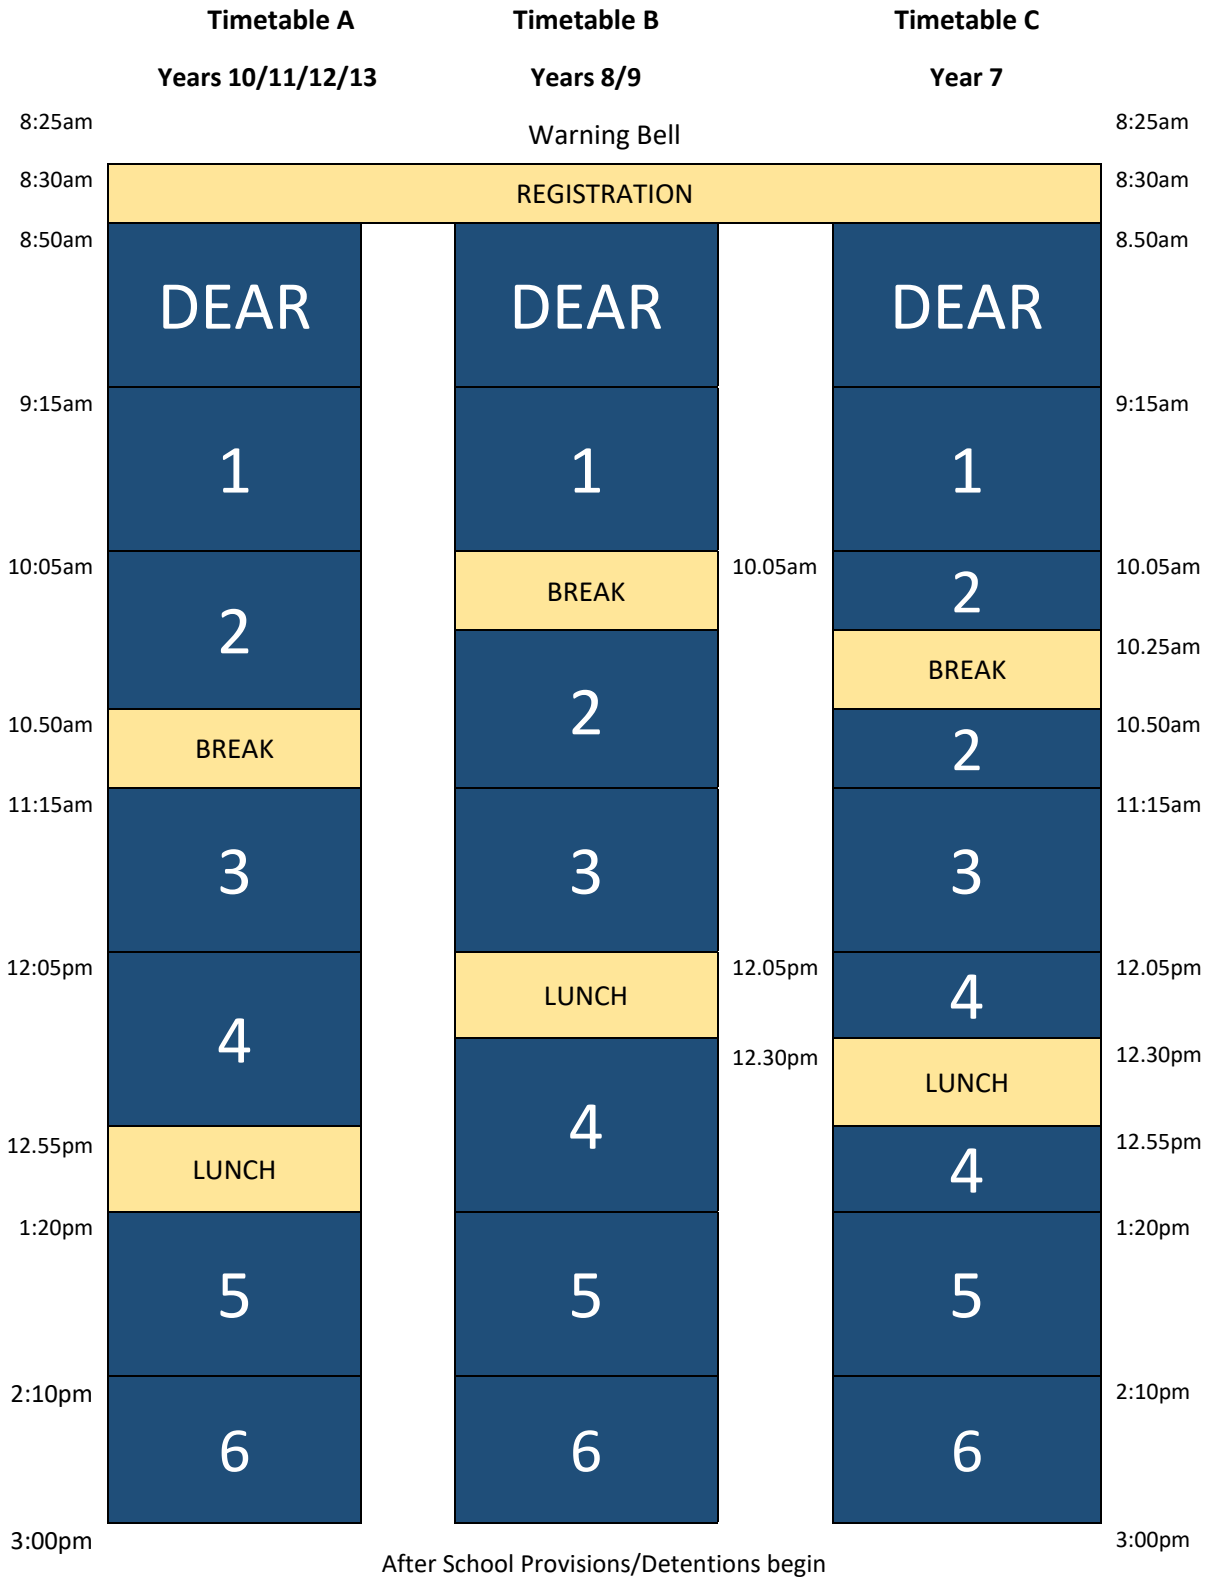

The School Day 2023-2024

All students should leave the school site by 3.10pm unless attending a session 7 or working with a member of staff. There is to be no waiting in the cafe after school. The only students in the building must be involved in Enrichment sessions, a session 7, or isolation/detention.

(Monday) Stage 3 - SLT Detentions – 3:05pm – 4:30pm (85 minutes)

(Tuesday - Friday)

Stage 1 Detentions – 3:05pm - 3:35pm (30 minutes)

Stage 2 Detentions - 3:05pm – 4:00pm (55 minutes)

Isolation takes place between 9:00am-3pm/3.30pm/4.00pm (Depending on Behaviour)